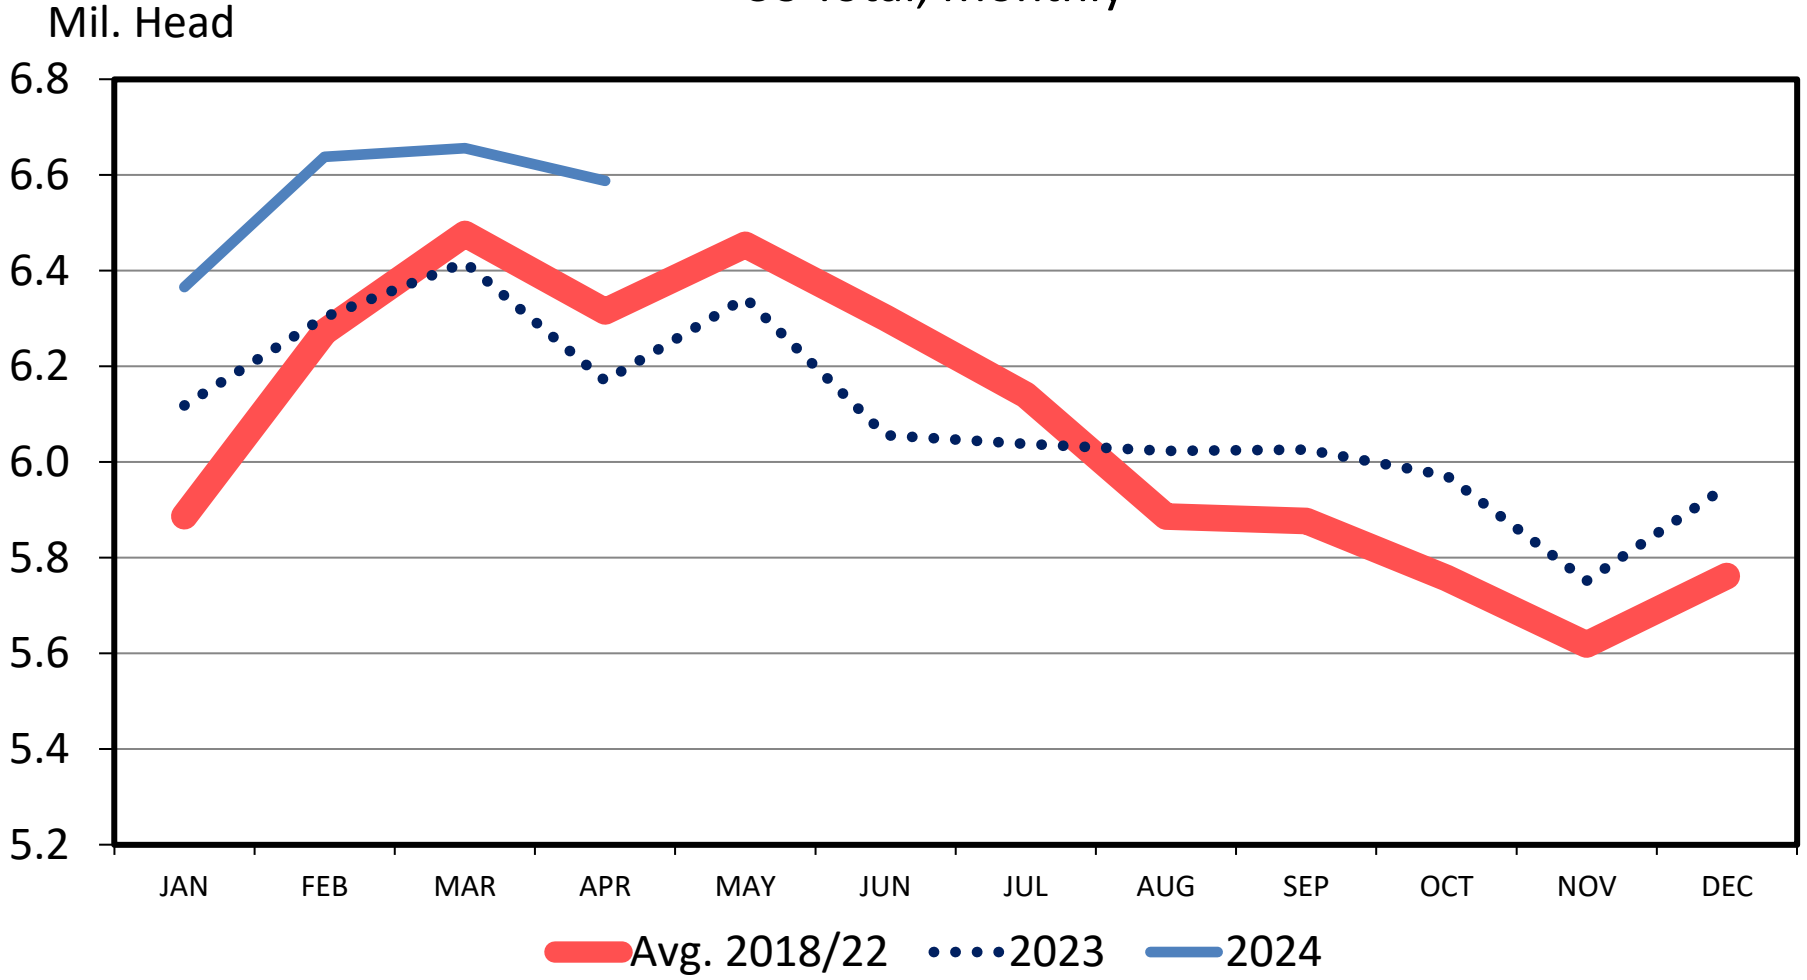

CATTLE ON FEED OVER 90 DAYS

US Total, Monthly

Data Source: USDA-NASS, Compiled by LMIC

Livestock Marketing Information Center

C-N-11
04/19/24